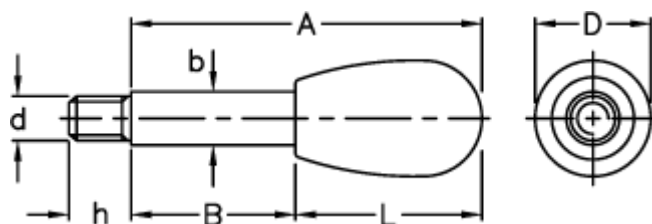

Data Sheet

Article number: 2304004303

Description: E+G Lever arm
BL.368/16x129

Measures

A = 129

b = 16

B = 74

D = 33

d 6g = M14

h = 15

L = 55